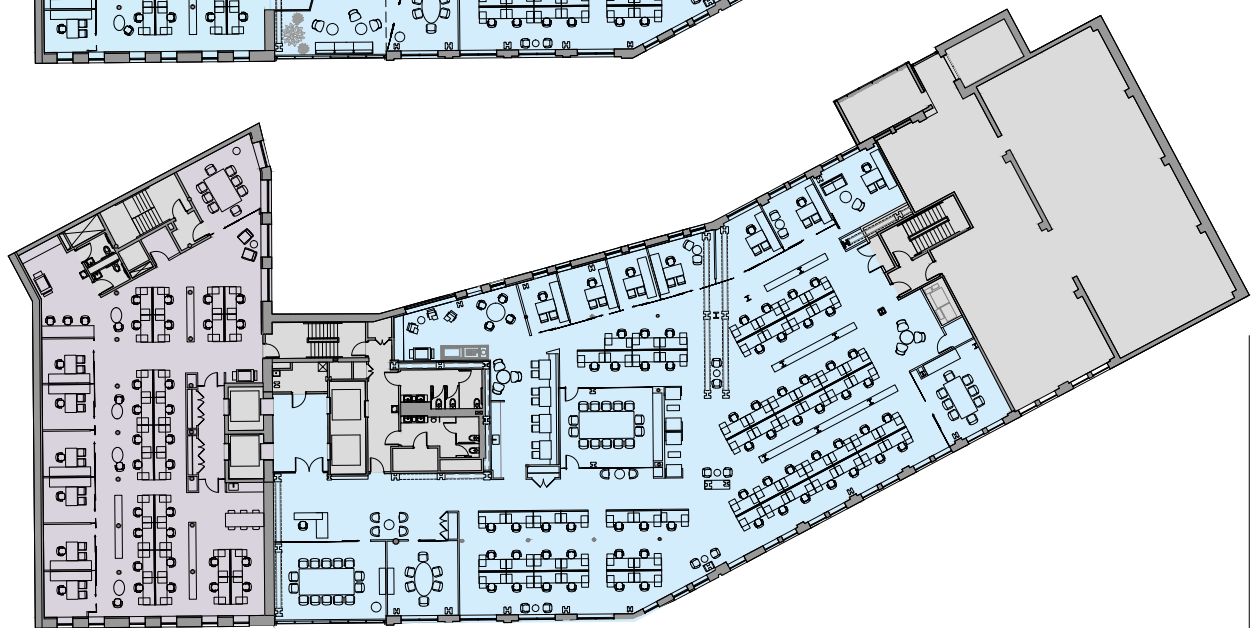

# FLOOR 10

12,553 RSF

WORKSTATIONS	61
OFFICES	13
RECEPTION	1
CONFERENCE	1
MEETING	3
CAFE	1
COPY/PRINT	1

# FLOOR 3

## SINGLE TENANT

20,531 RSF

WORKSTATIONS	90
OFFICES	14
RECEPTION	1
CONFERENCE	5
MEETING	15
CAFE	1
COPY/PRINT	2

## MULTI-TENANT

SUITE W—6,117 RSF

SUITE E—14,414 RSF

SUITE	W	E
WORKSTATIONS	28	60
OFFICES	6	7
RECEPTION	0	1
CONFERENCE	1	4
MEETING	5	10
CAFE	1	1
COPY/PRINT	2	1

W

E